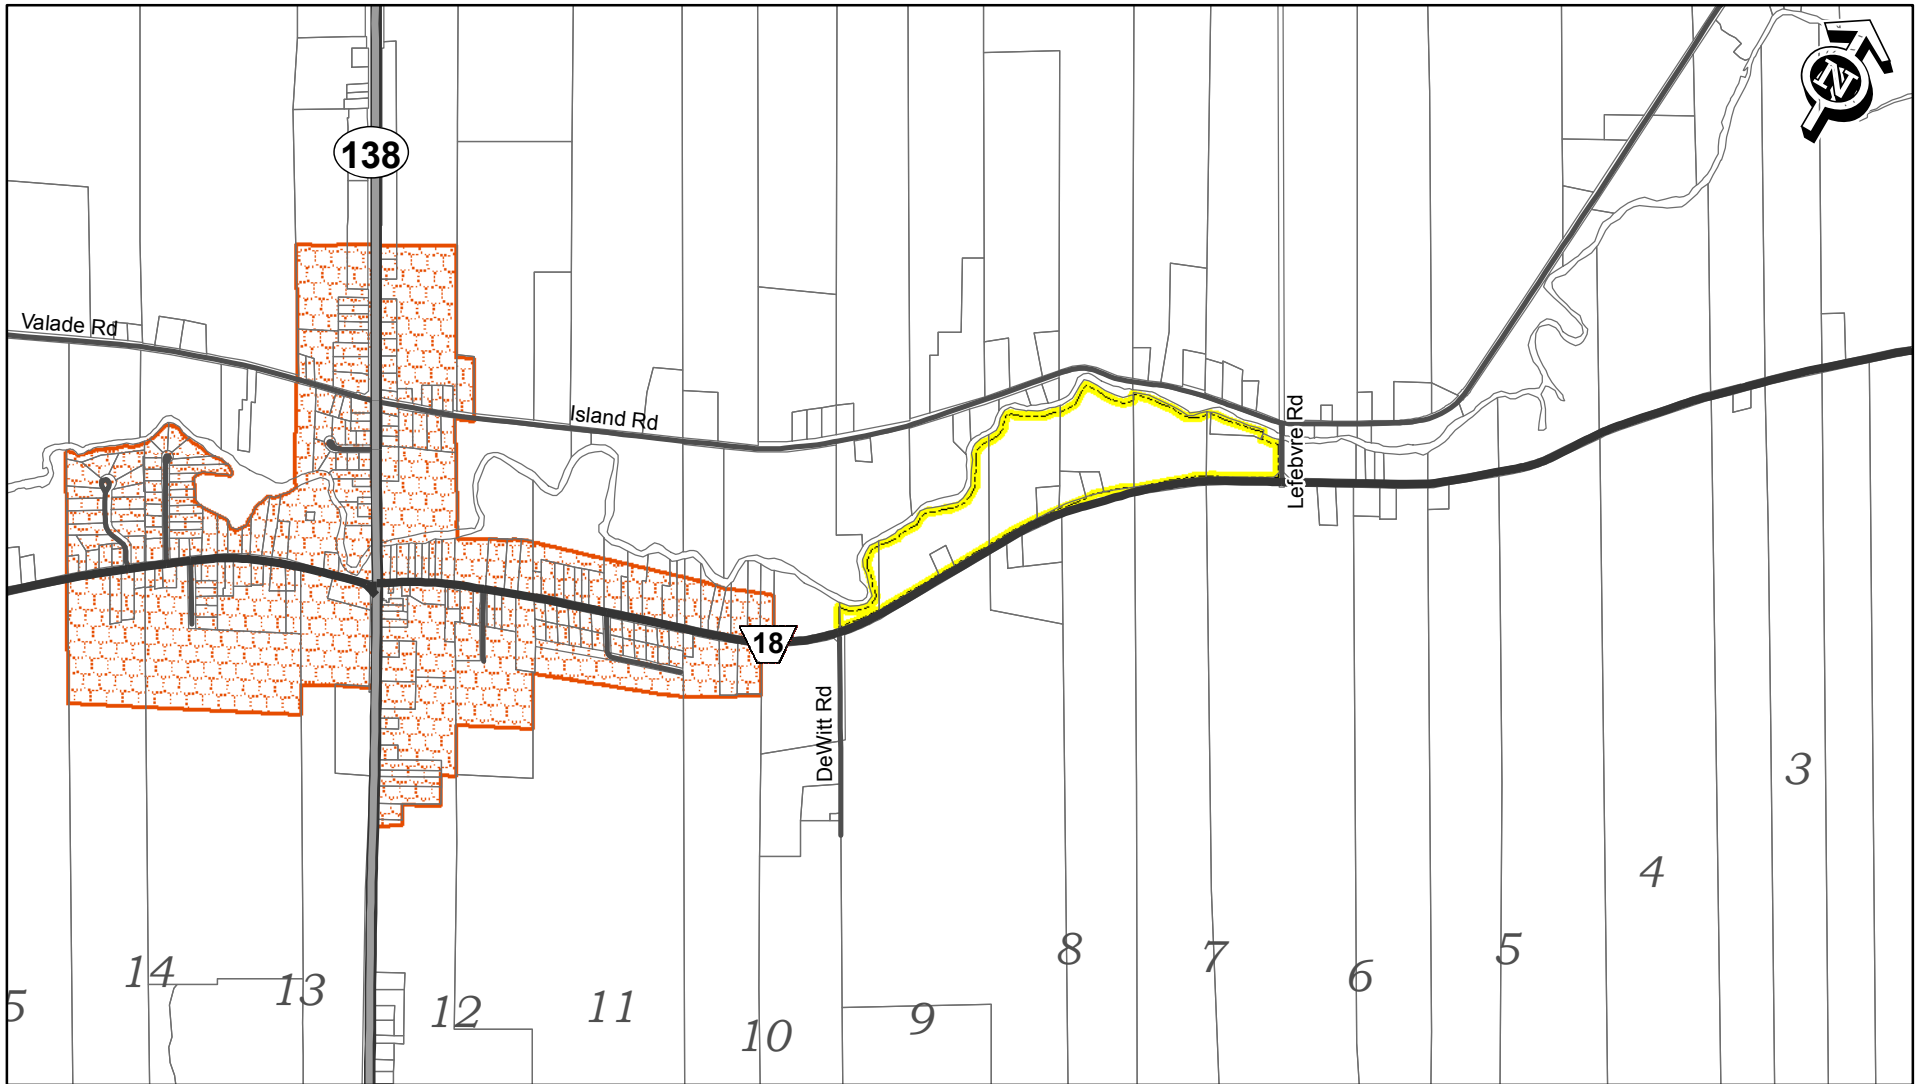

SCHEDULE SLA4d

South Stormont

LEGEND

-  Special Land Use Area
-  UrbanSettlementArea

1:20,000