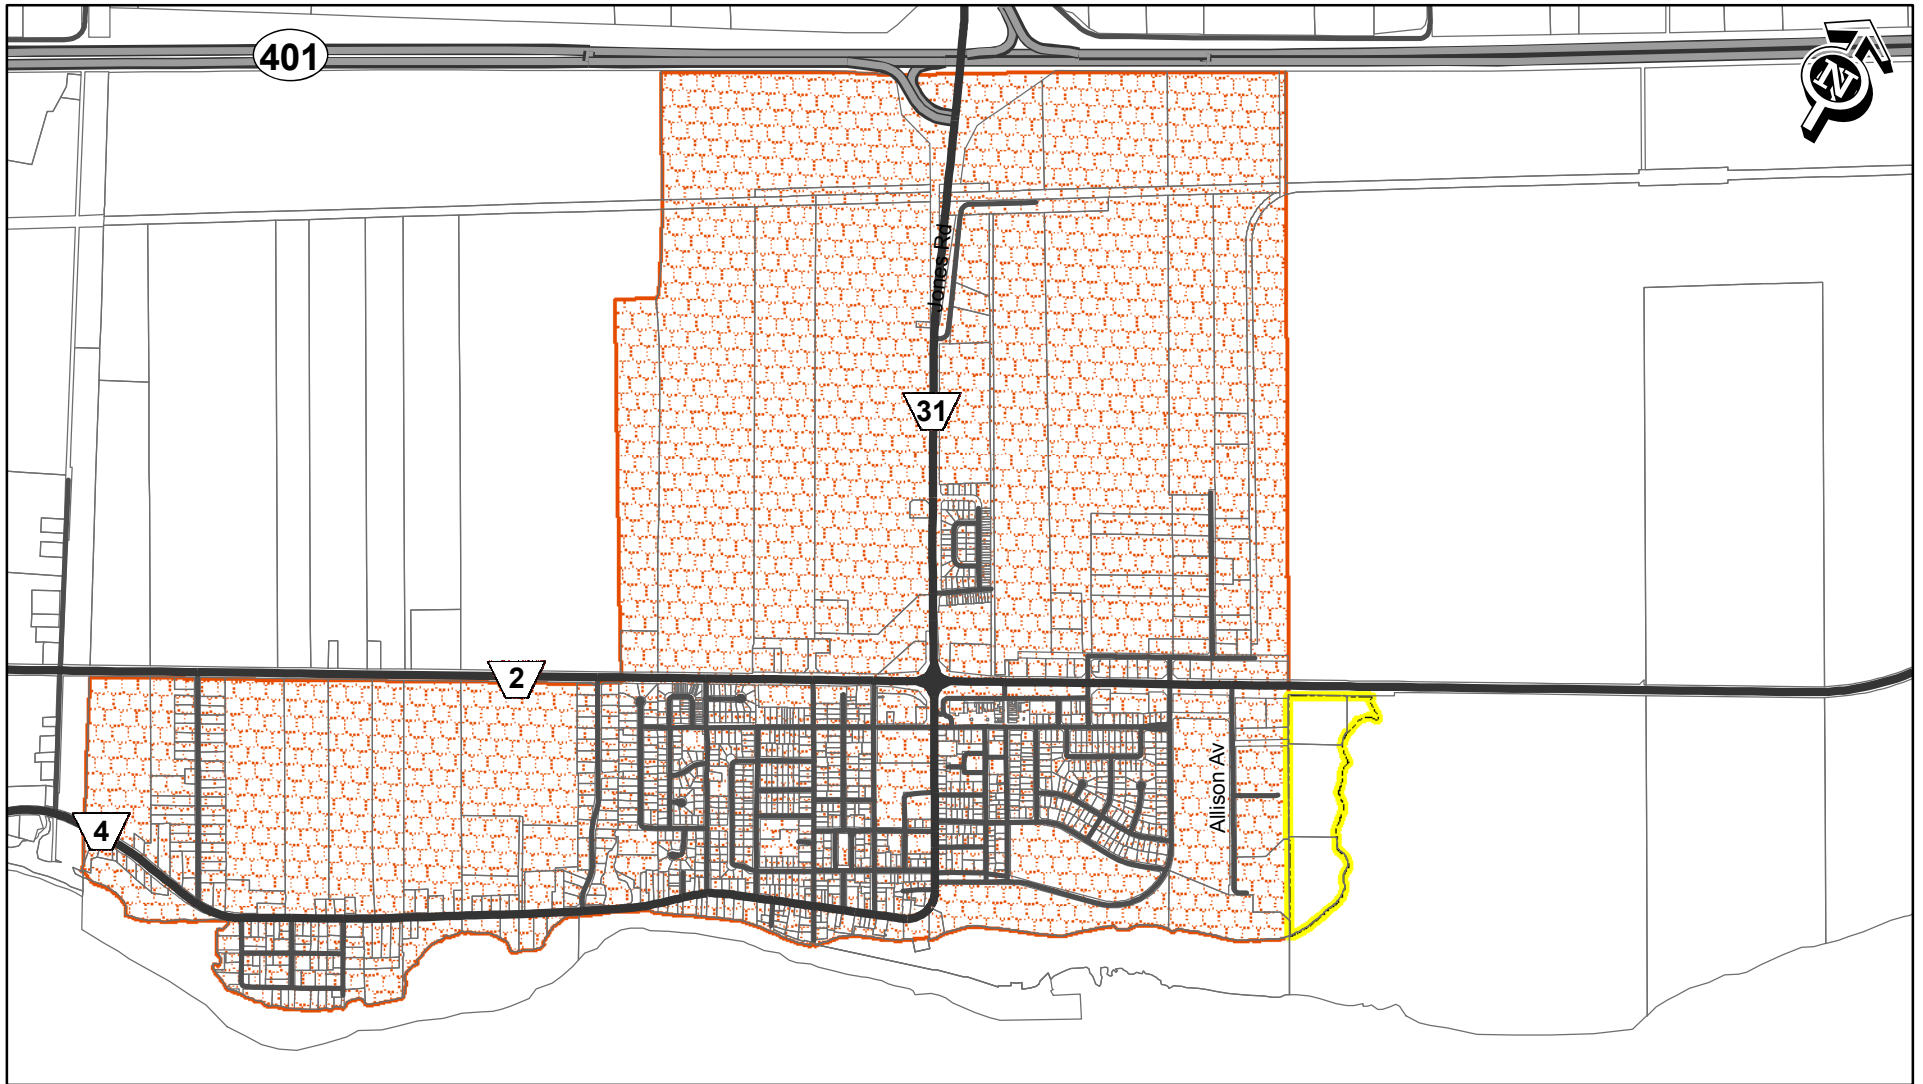

SCHEDULE SLA2a

South Dundas

LEGEND

-  Special Land Use Area
-  UrbanSettlementArea