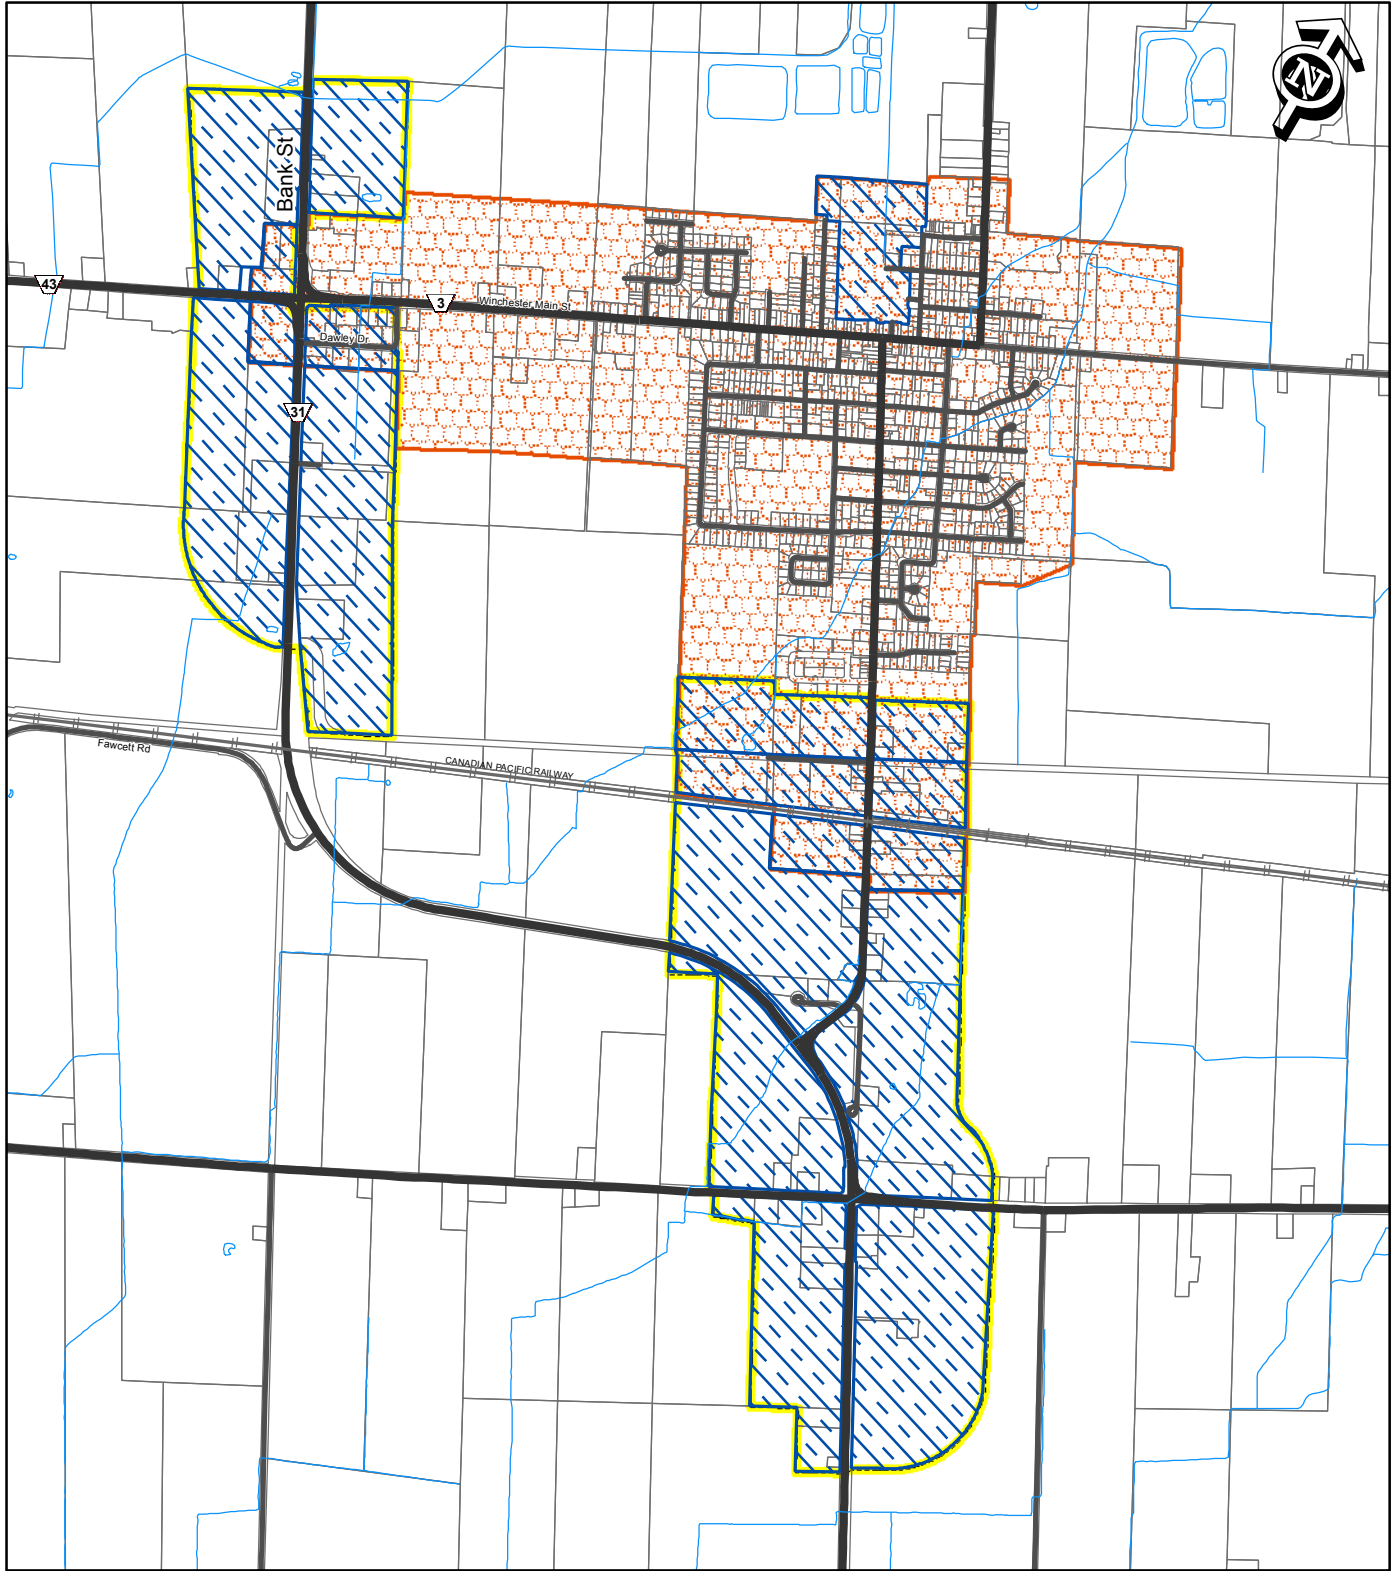

SCHEDULE SLA1a

North Dundas

LEGEND

-  Special Land Use Area
-  Employment District
-  Urban Settlement Area

1:24,000