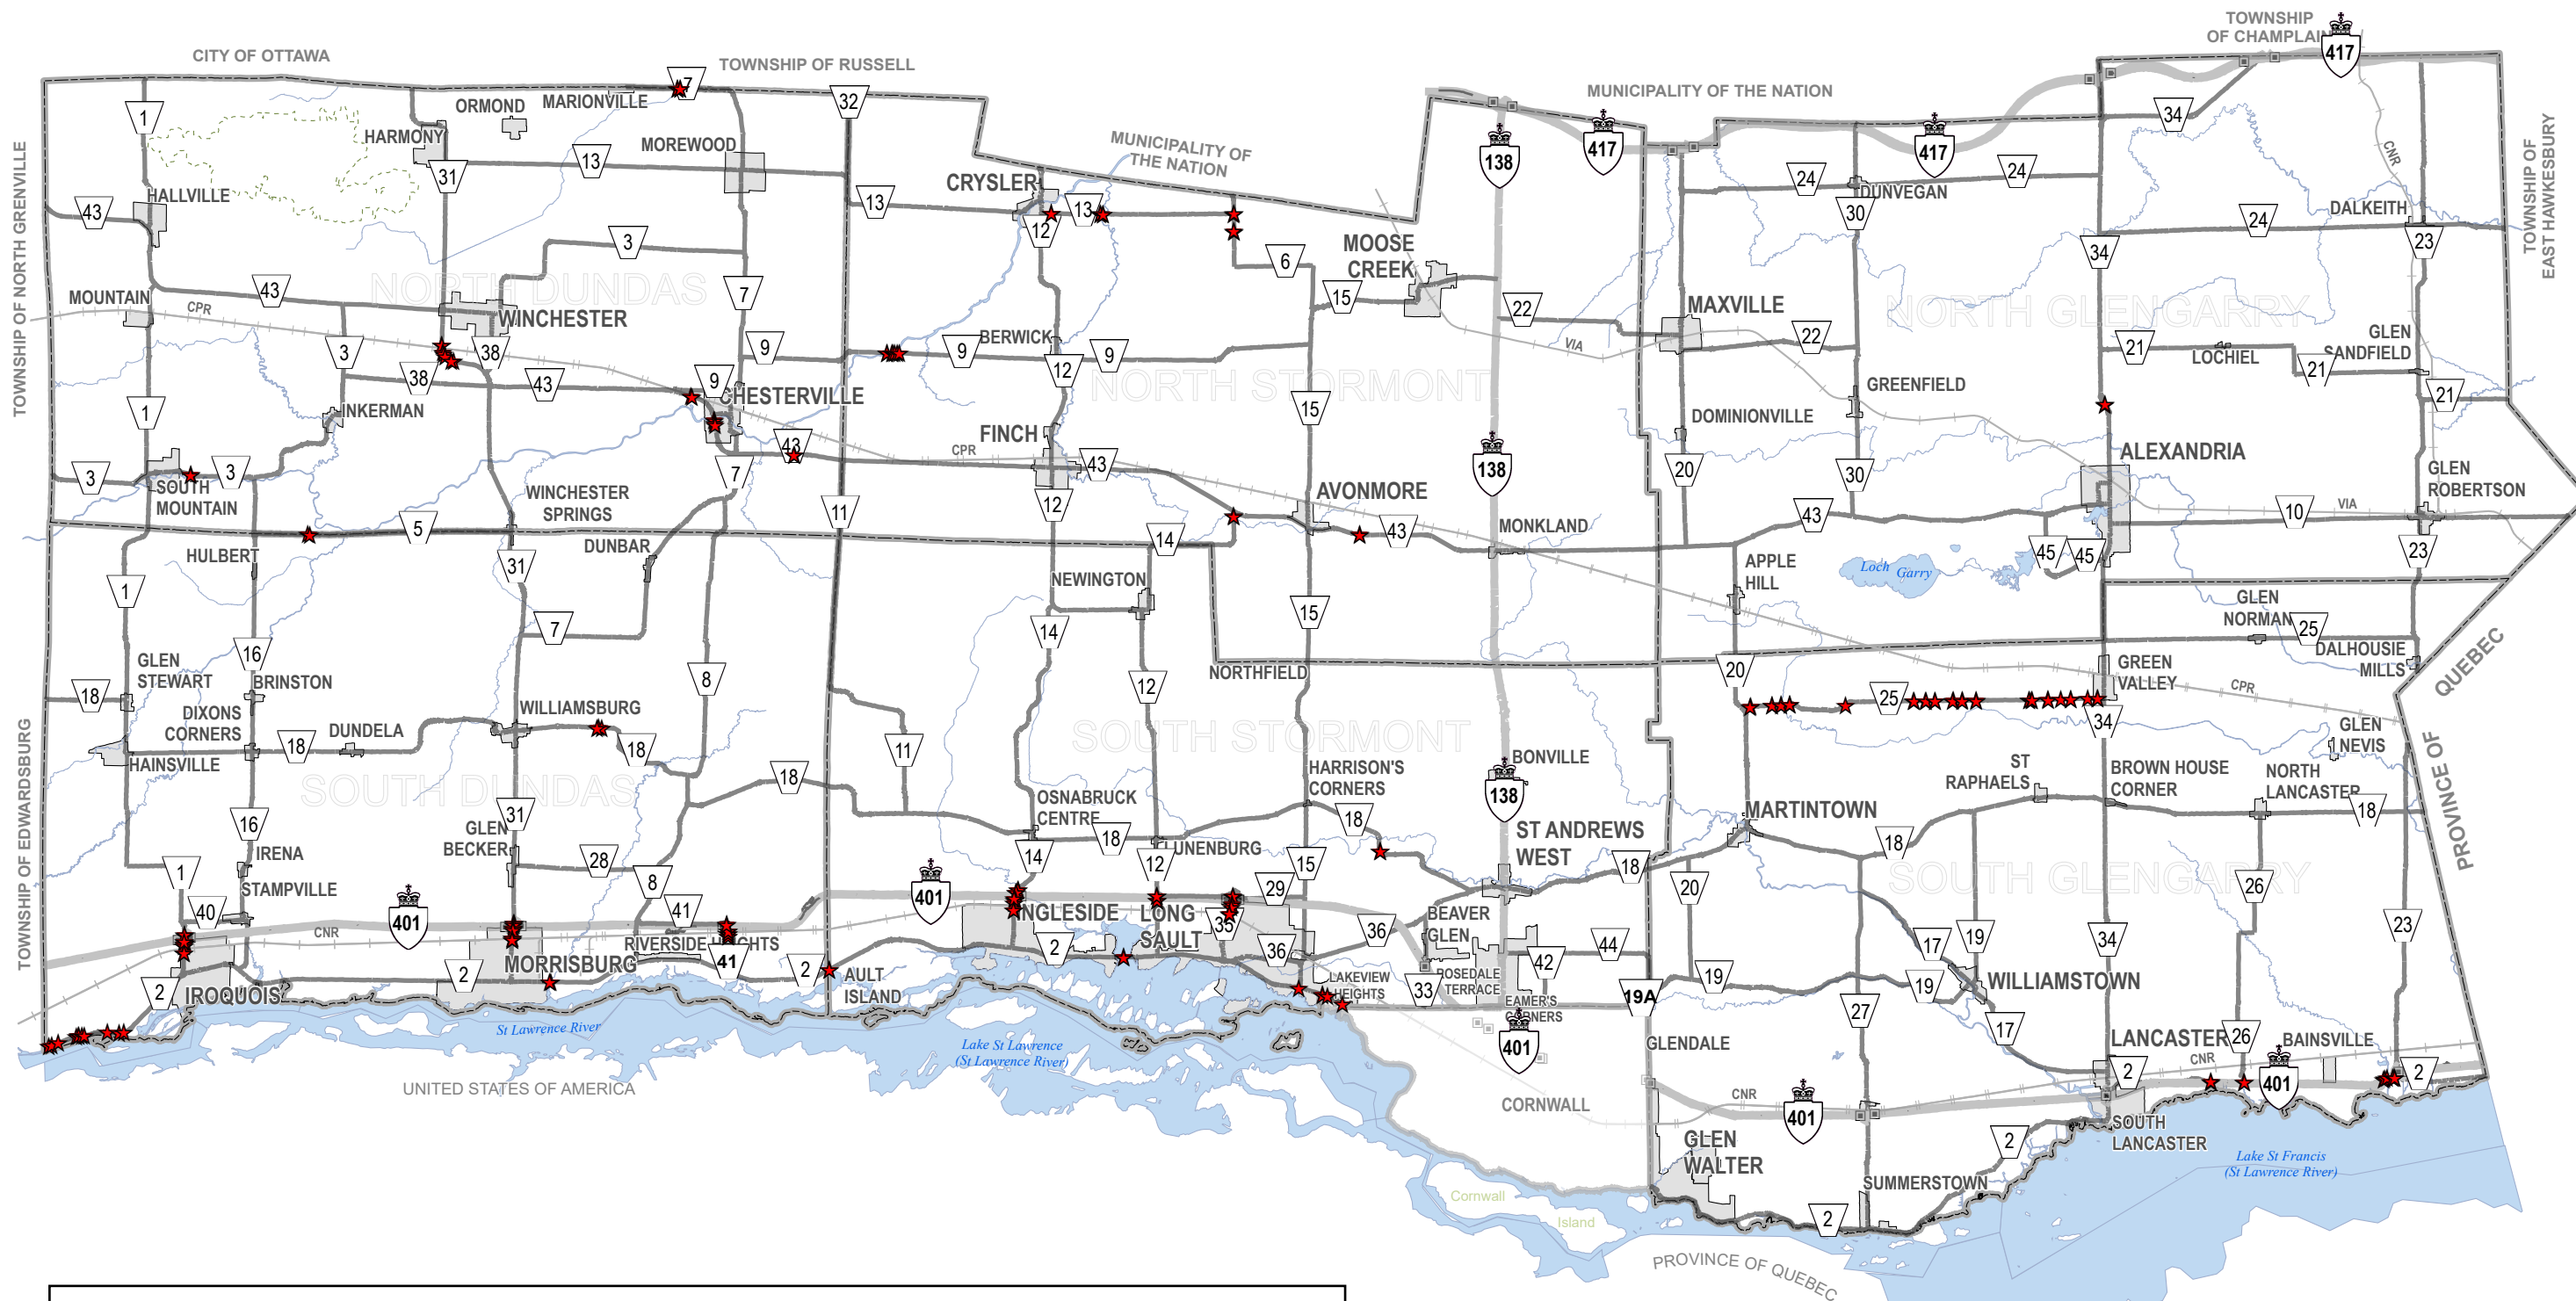

United Counties of Stormont, Dundas & Glengarry 2026 Guiderail Locations

	Guiderails to be sprayed		
	Highway		Main Settlement
	County Road		Township Boundary
	Railroad		Cornwall Boundary

Produced by:
The United Counties of Stormont, Dundas & Glengarry, Transportation Services
Contains information licensed under the
Open Government License - Ontario
© March 2026.