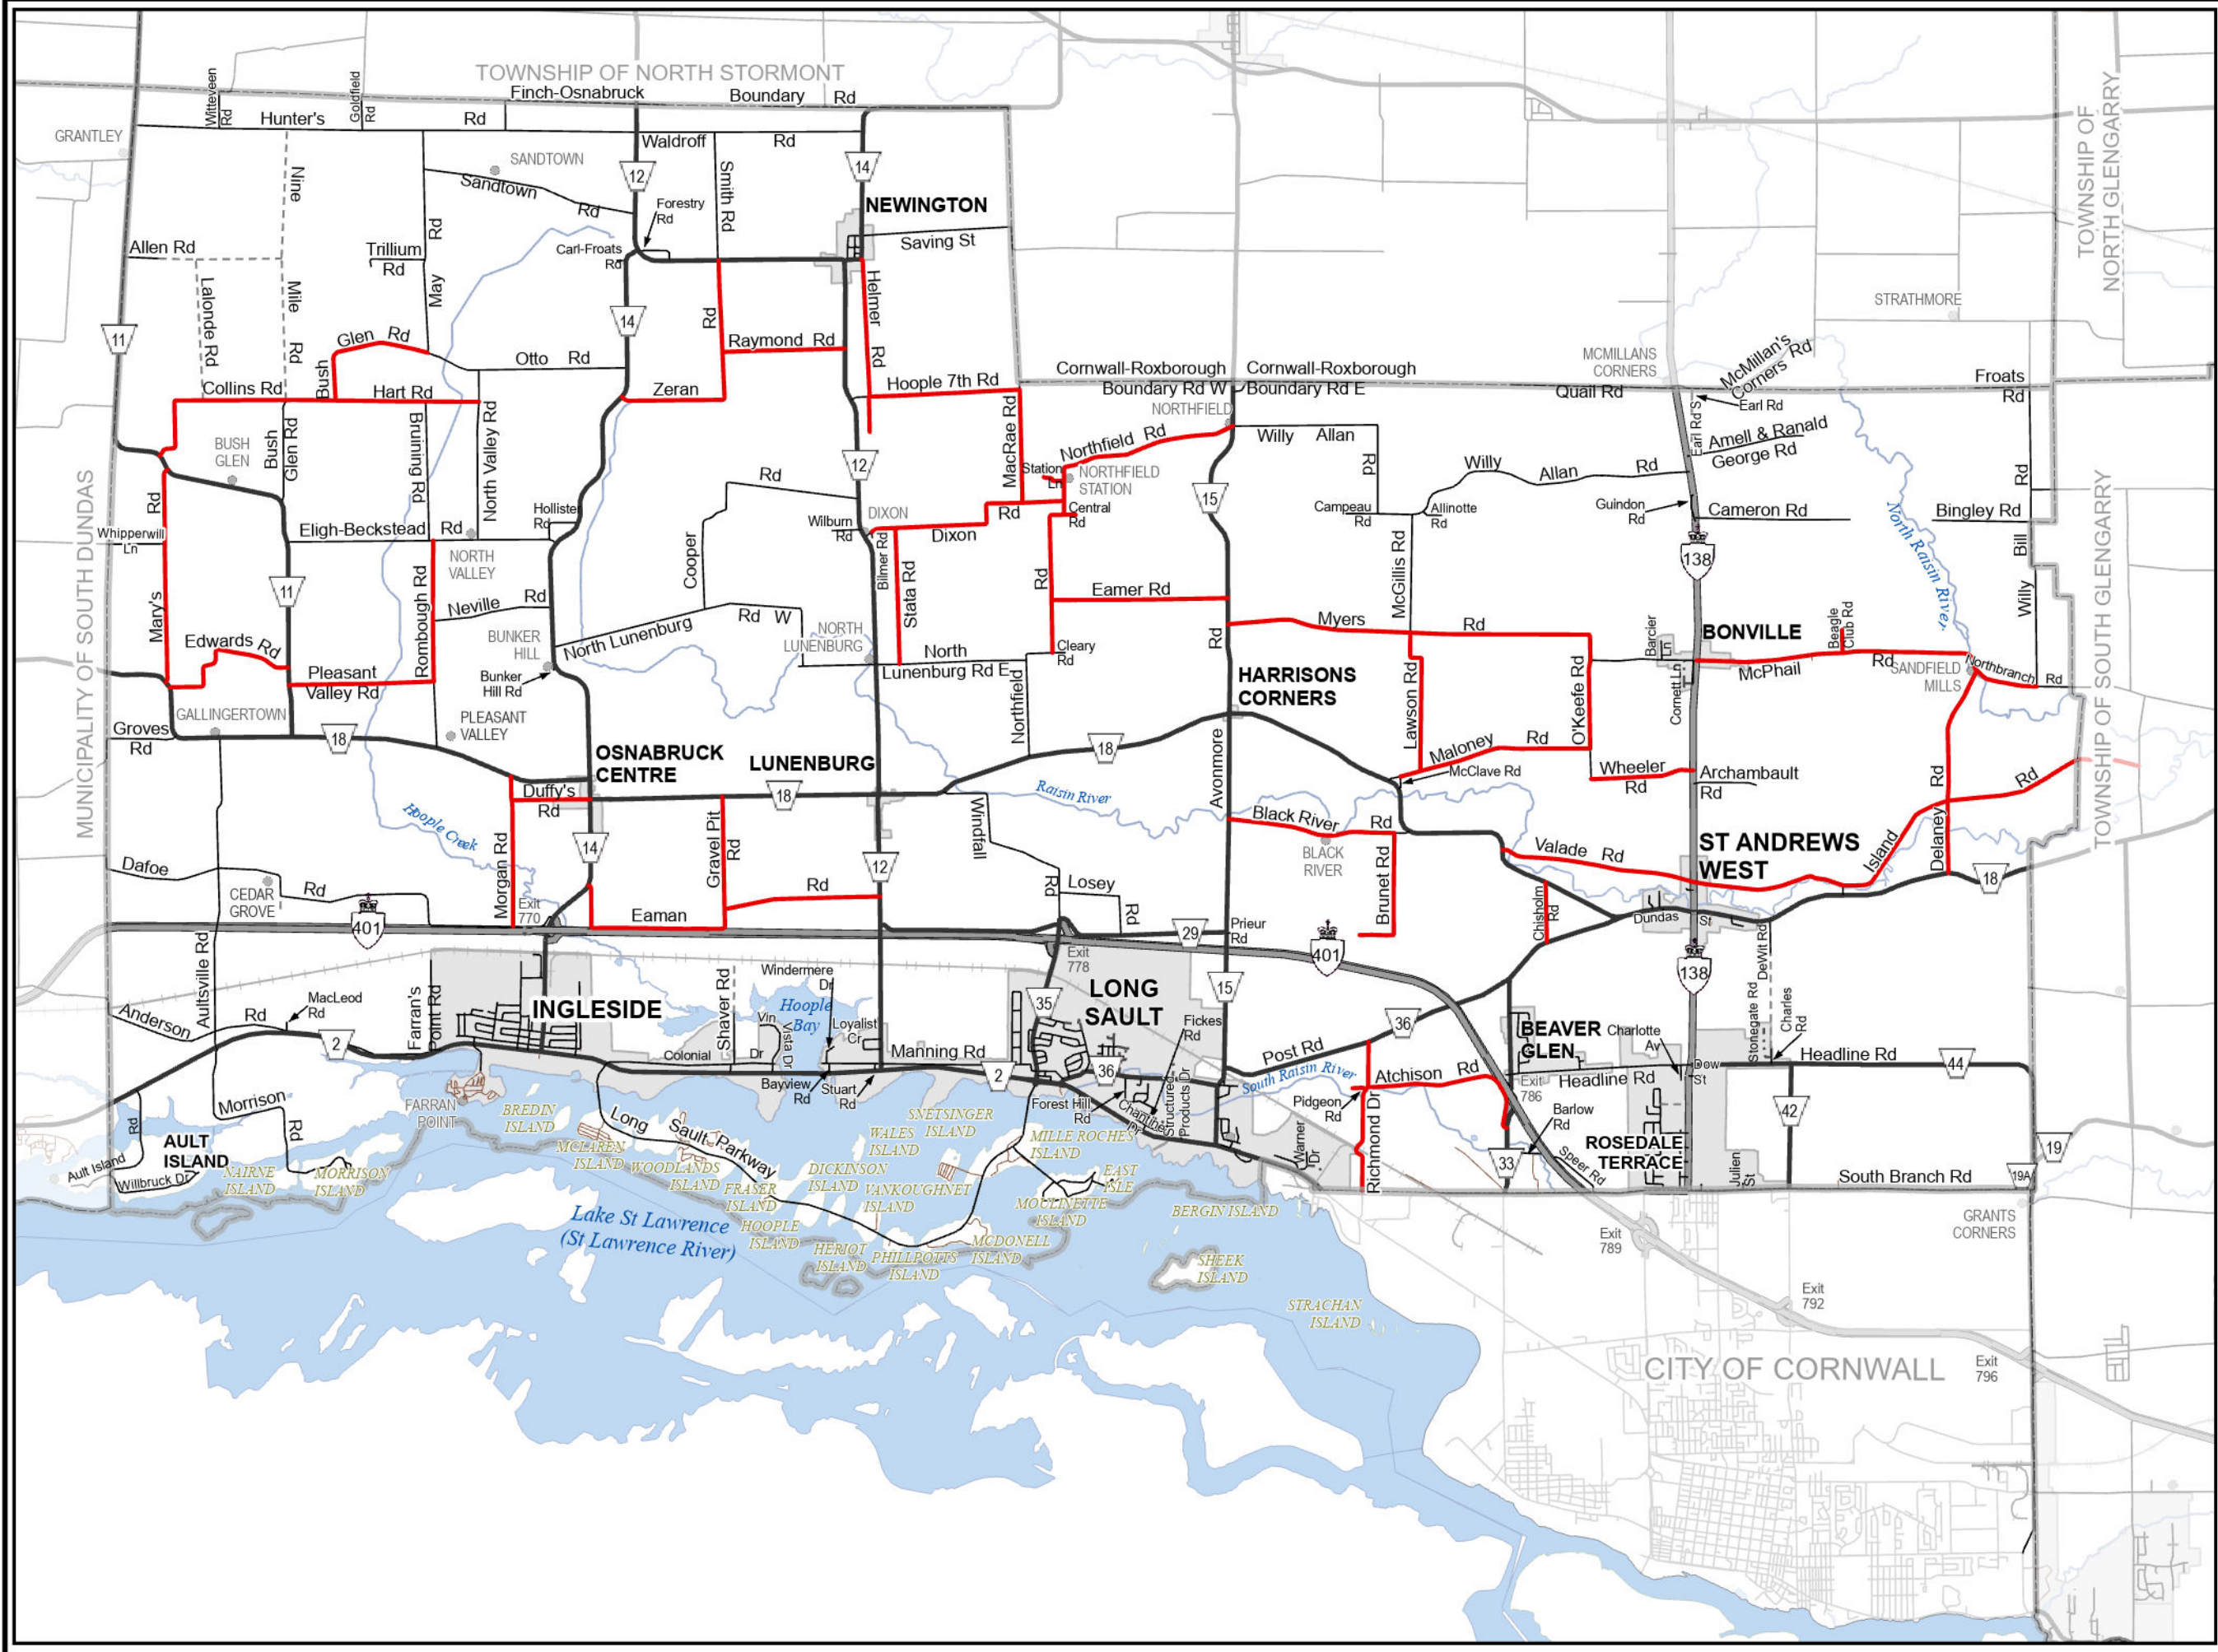

South Stormont Weed Spraying 2024

Legend

-  Weed Spraying
-  Highway
-  County Road
-  Township Road
-  Private/Other Road
-  Road Allowance / Seasonal Road
-  Under Construction
-  Railroad
-  Settlement Area
-  Township Boundary

1:100,000

Produced by SDG The United Counties of Stormont, Dundas and Glengarry, Transportation Services. Contains information licensed under the Open Government License - Ontario. © January 2024