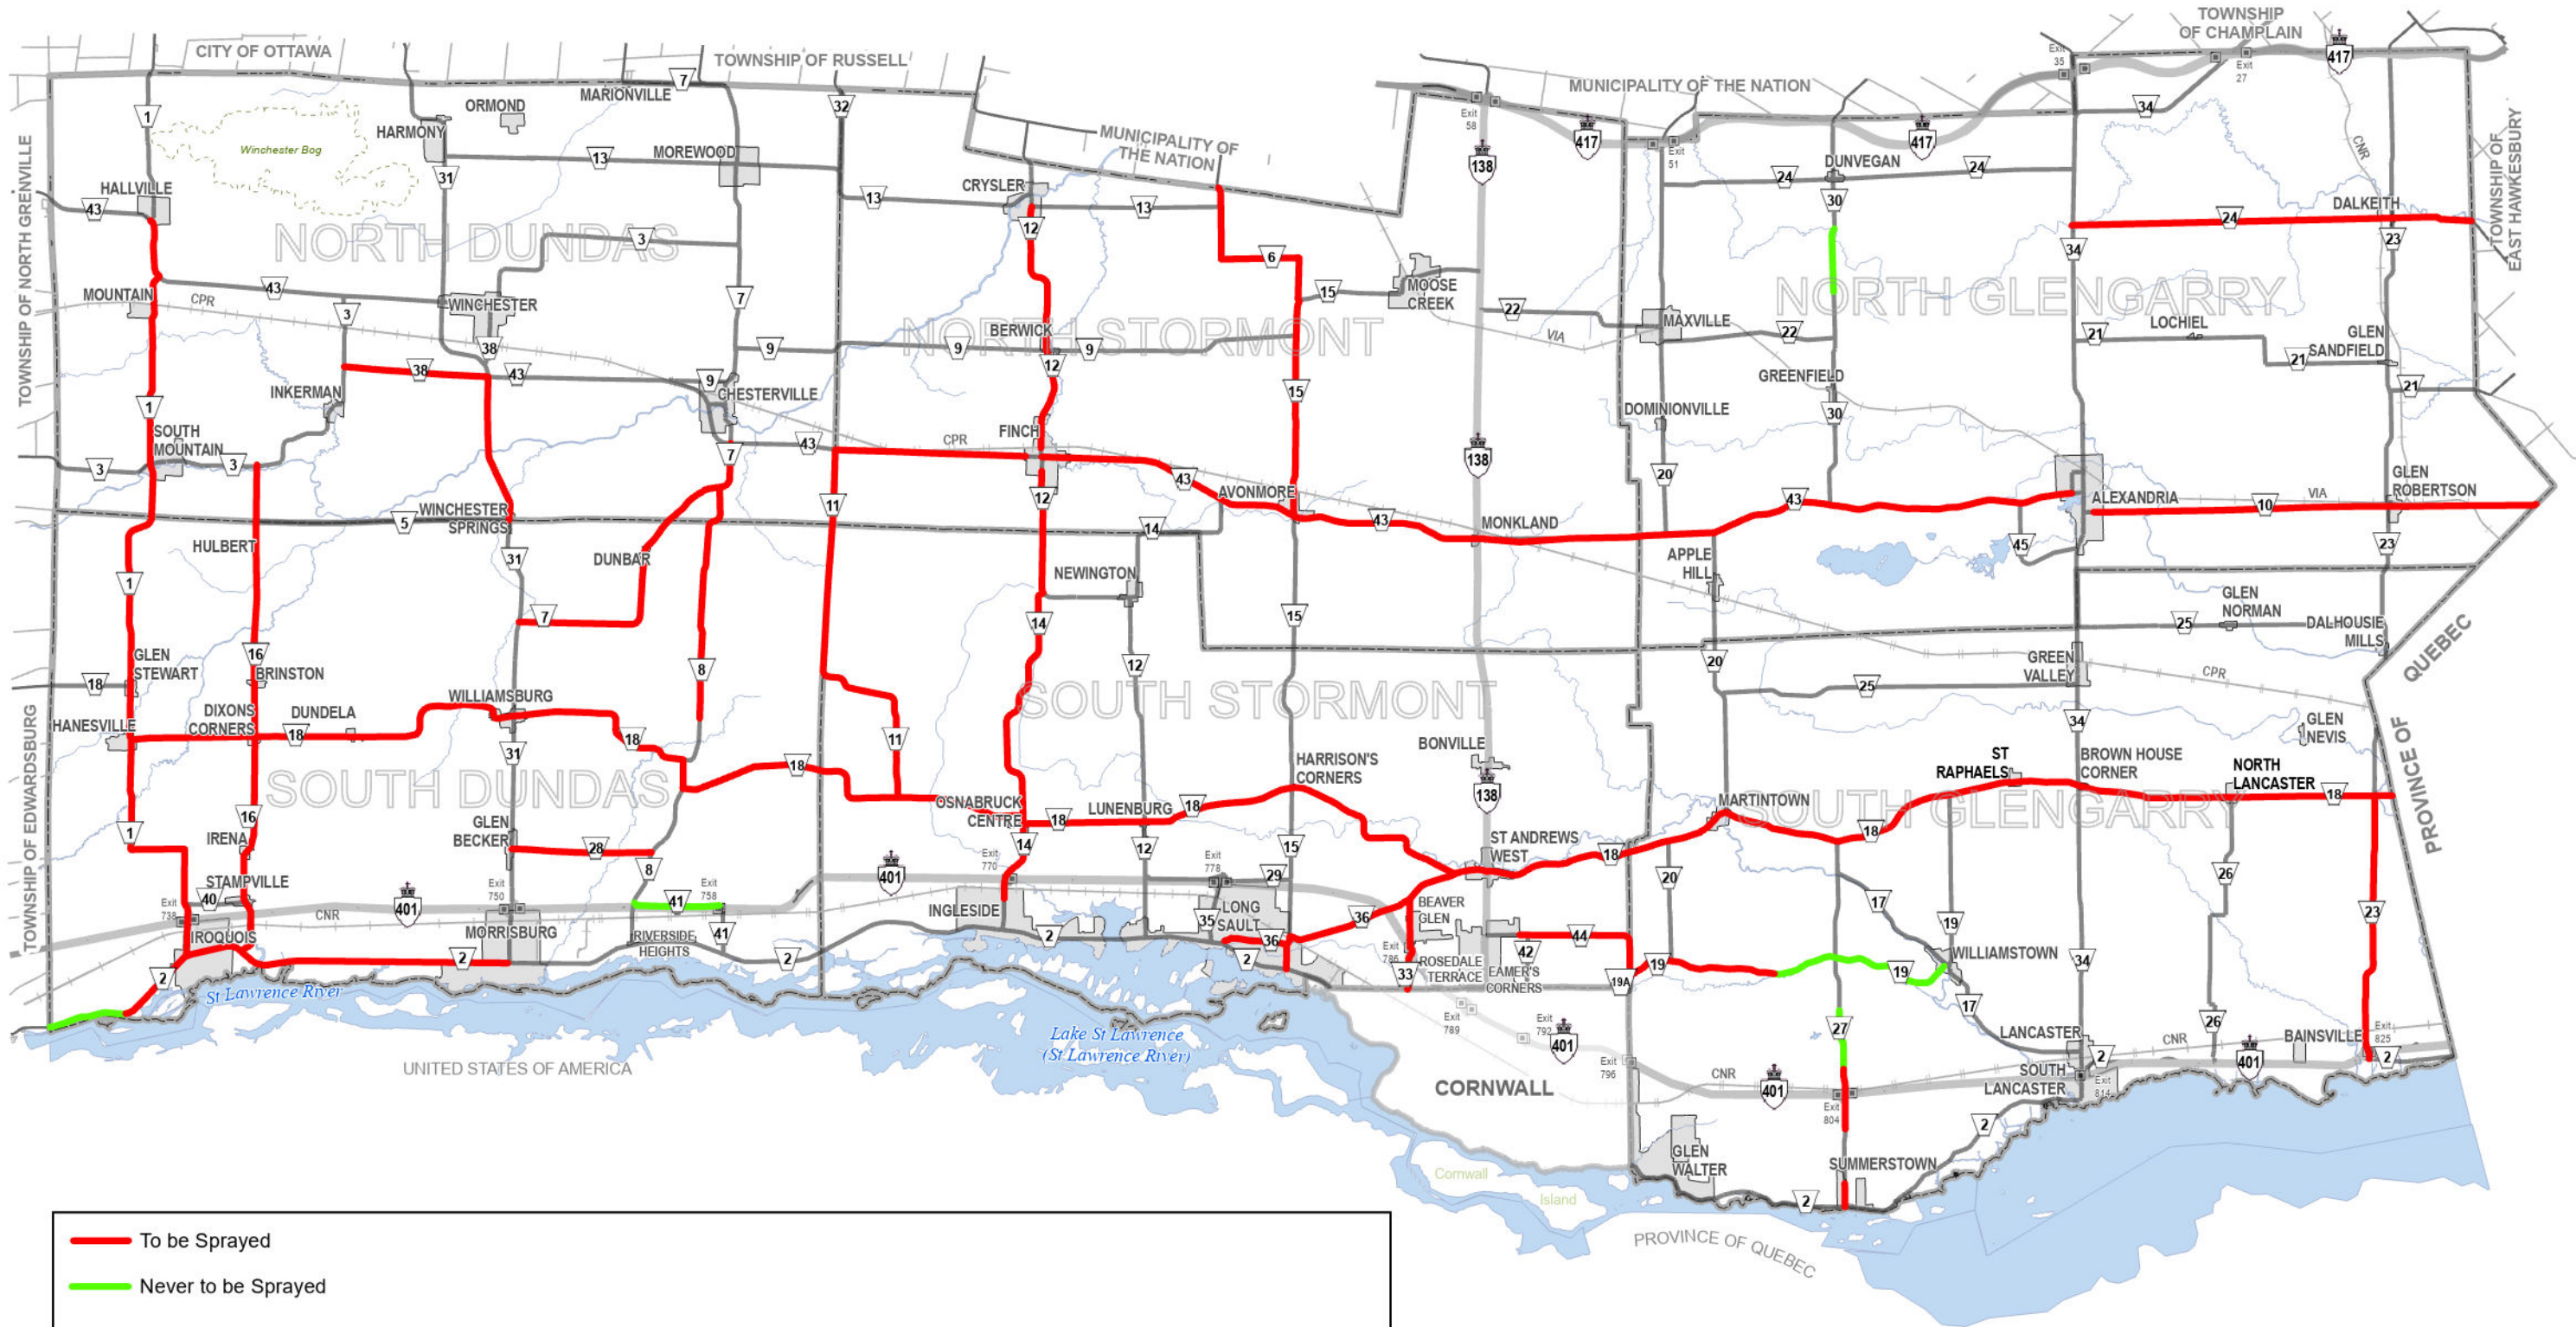

United Counties of Stormont, Dundas & Glengarry Weed Spraying - 2024

	To be Sprayed
	Never to be Sprayed
	Highway
	County Road
	Railroad
	Main Settlement
	Township Boundary
	Cornwall Boundary

Produced by:
The United Counties of Stormont, Dundas & Glengarry, Transportation Services
Contains information licensed under the
Open Government License - Ontario
© September 2023.