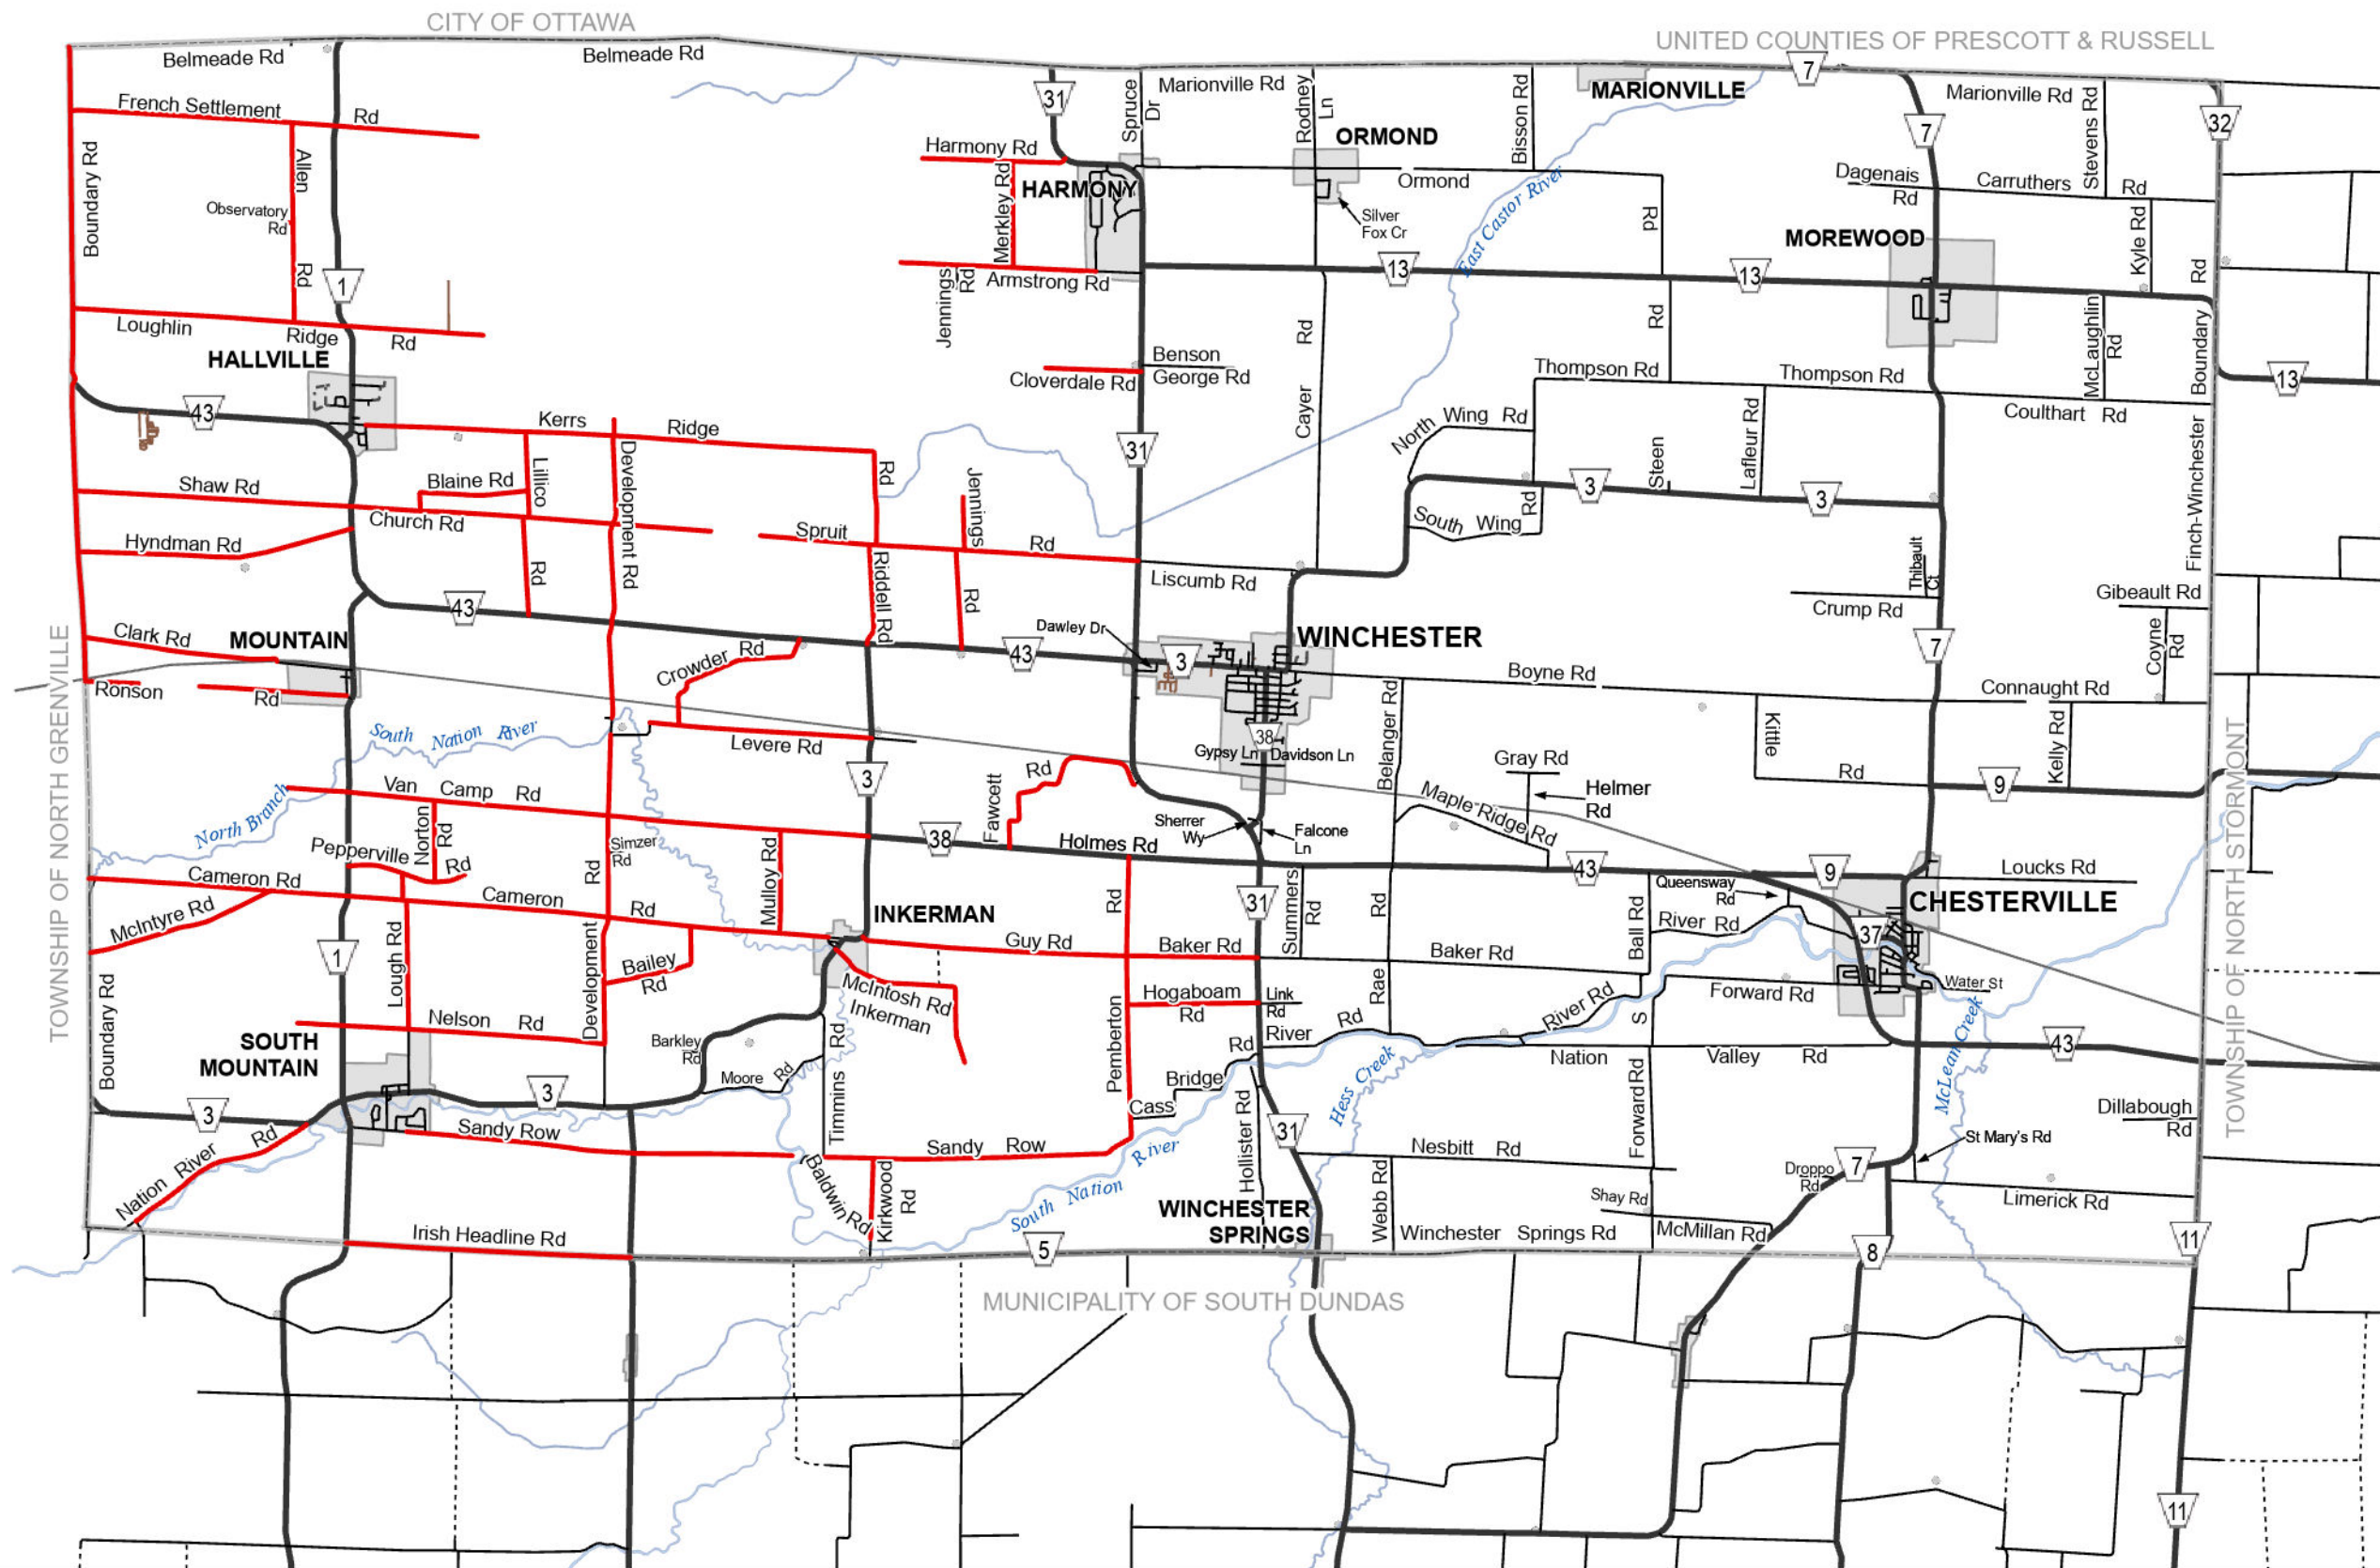

TOWNSHIP OF
North Dundas

North Dundas Weed Spraying 2024

Legend

-  Weed Spraying
-  Highway
-  County Road
-  Township Road
-  Private/Other Road
-  Road Allowance / Seasonal Road
-  Under Construction
-  Railroad
-  Settlement Area
-  Township Boundary

1:100,000

 Produced by
The United Counties of
Stormont, Dundas and Glengarry,
Transportation Services.
Contains information licensed under the
Open Government License - Ontario.
© January 2024