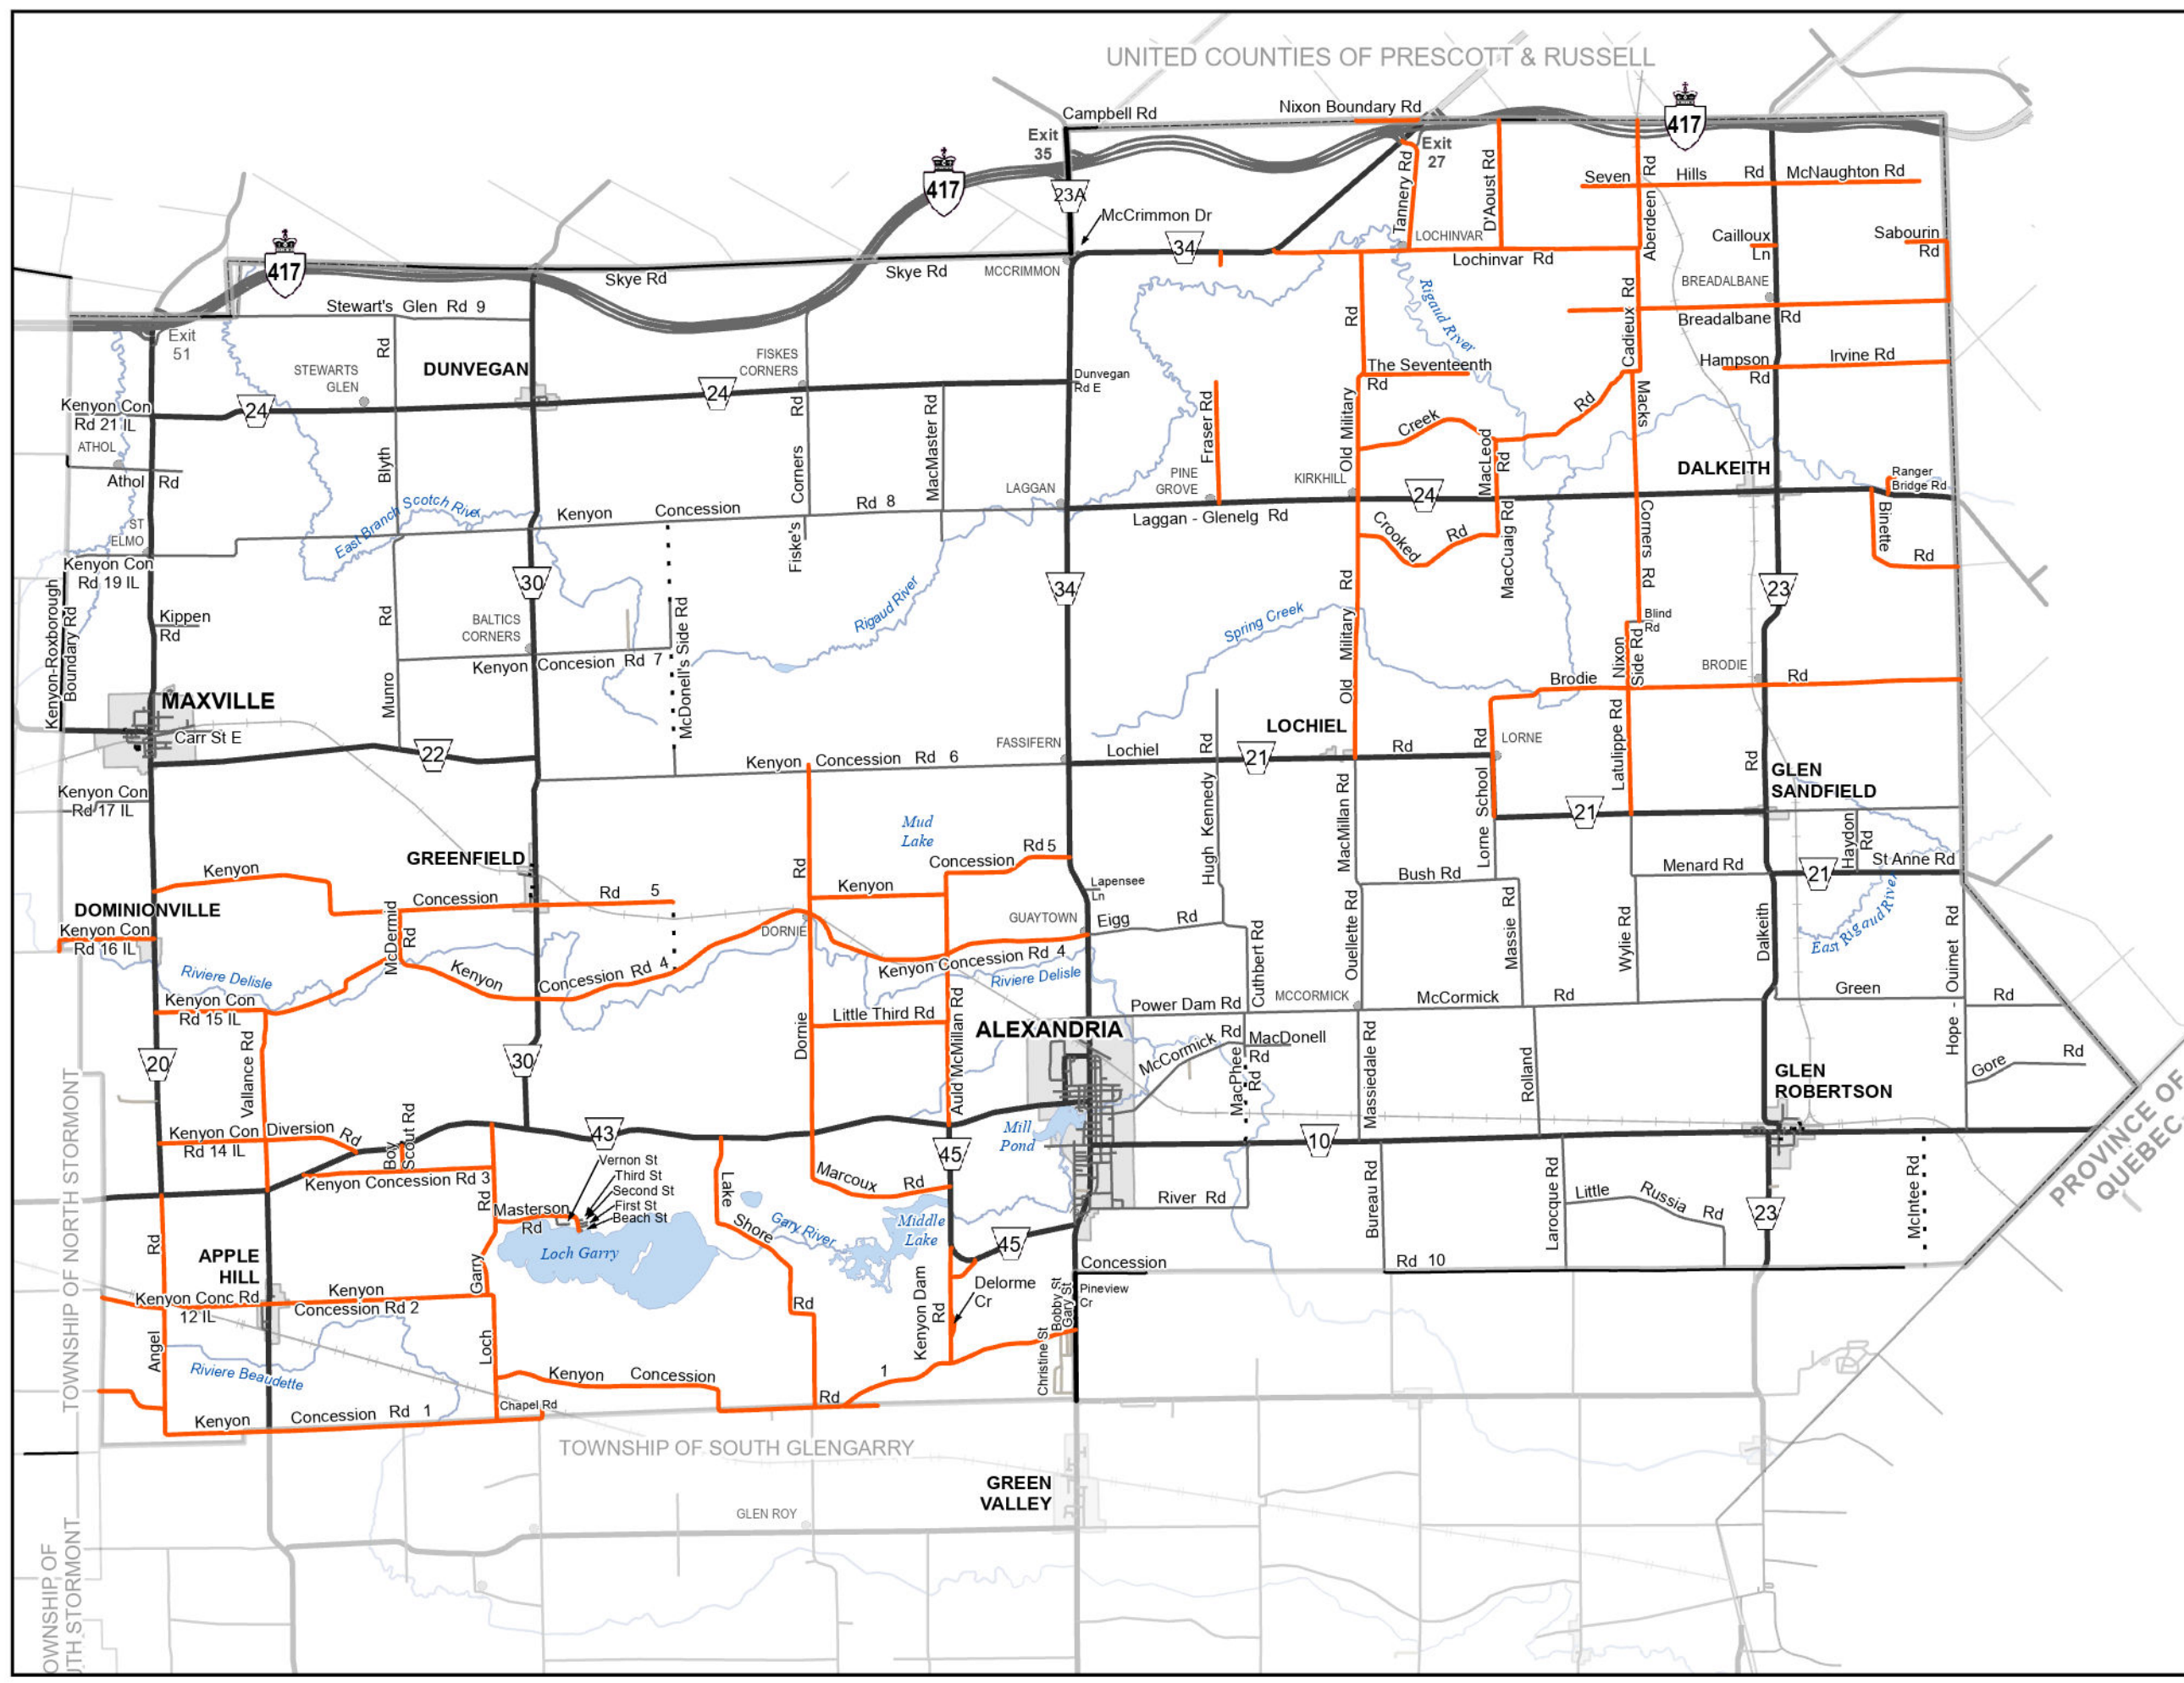

North Glengarry Weed Spraying 2023

Legend

-  Weed Spraying
-  Highway
-  County Road
-  Township Road
-  Private/Other Road
-  Road Allowance / Seasonal Road
-  Under Construction
-  Railroad
-  Settlement Area
-  Township Boundary

1:110,000