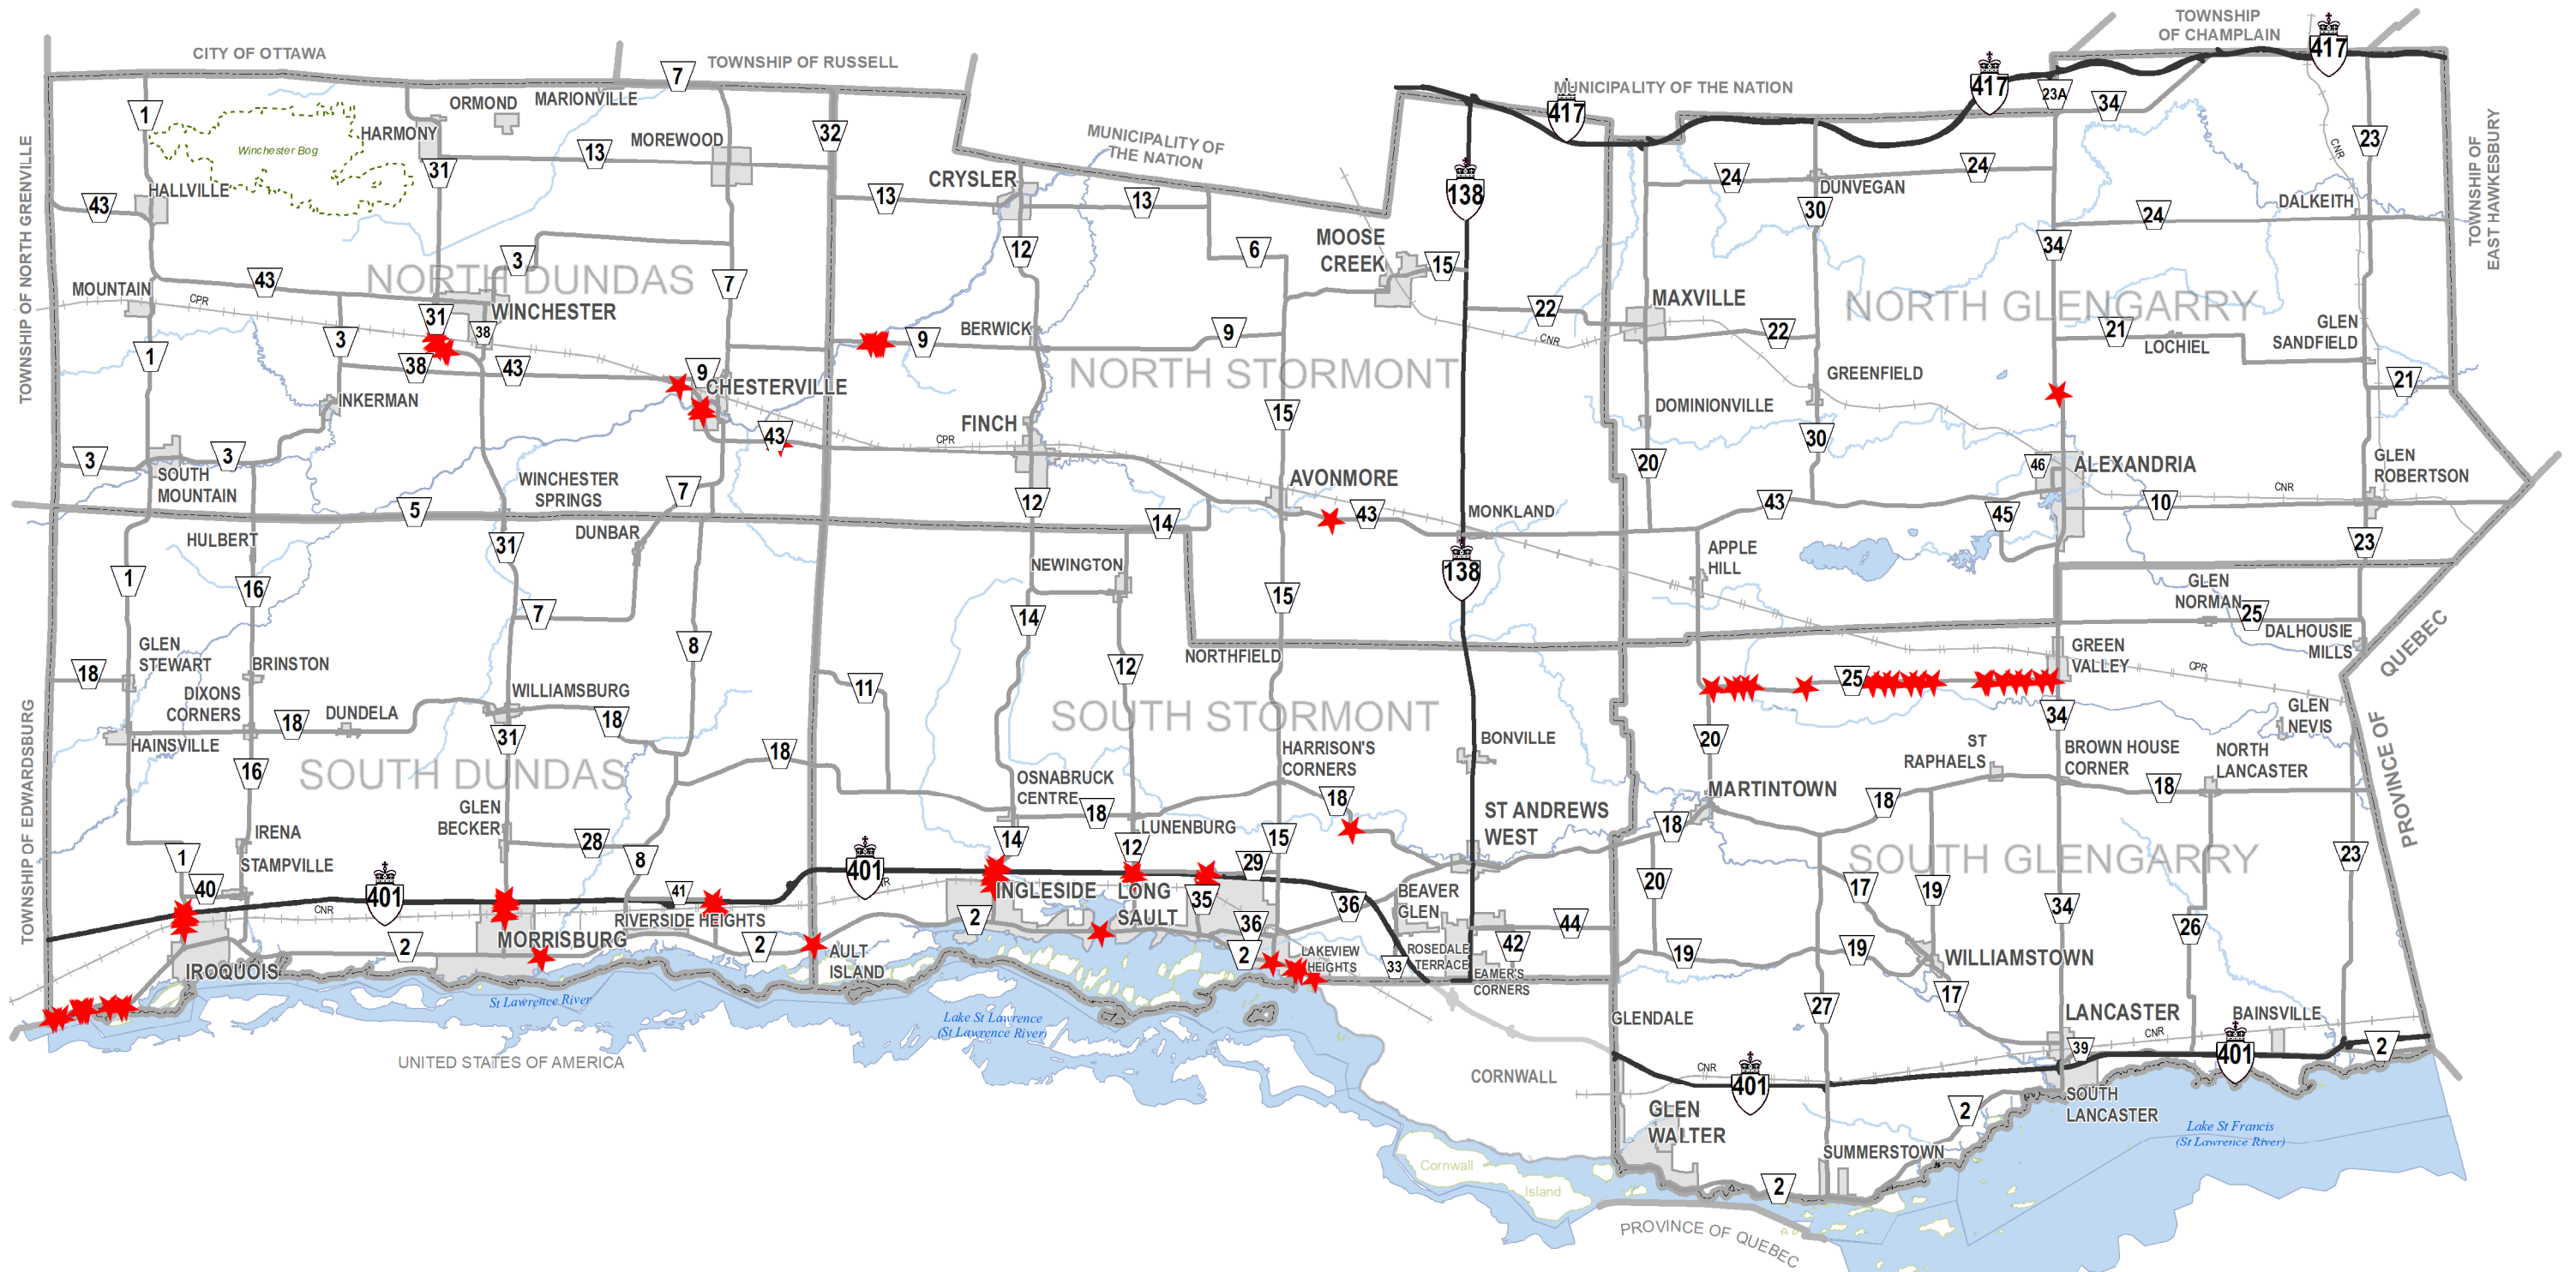

United Counties of Stormont, Dundas & Glengarry

	To be Sprayed		Highway		Main Settlement
	County Road		Township Boundary		Cornwall Boundary
	Railroad				

Produced by:
The United Counties of Stormont, Dundas & Glengarry, Transportation and Planning Services
under licence with Data supplied under Licence
by Members of the Ontario Geospatial Data Exchange.
© May 2021.