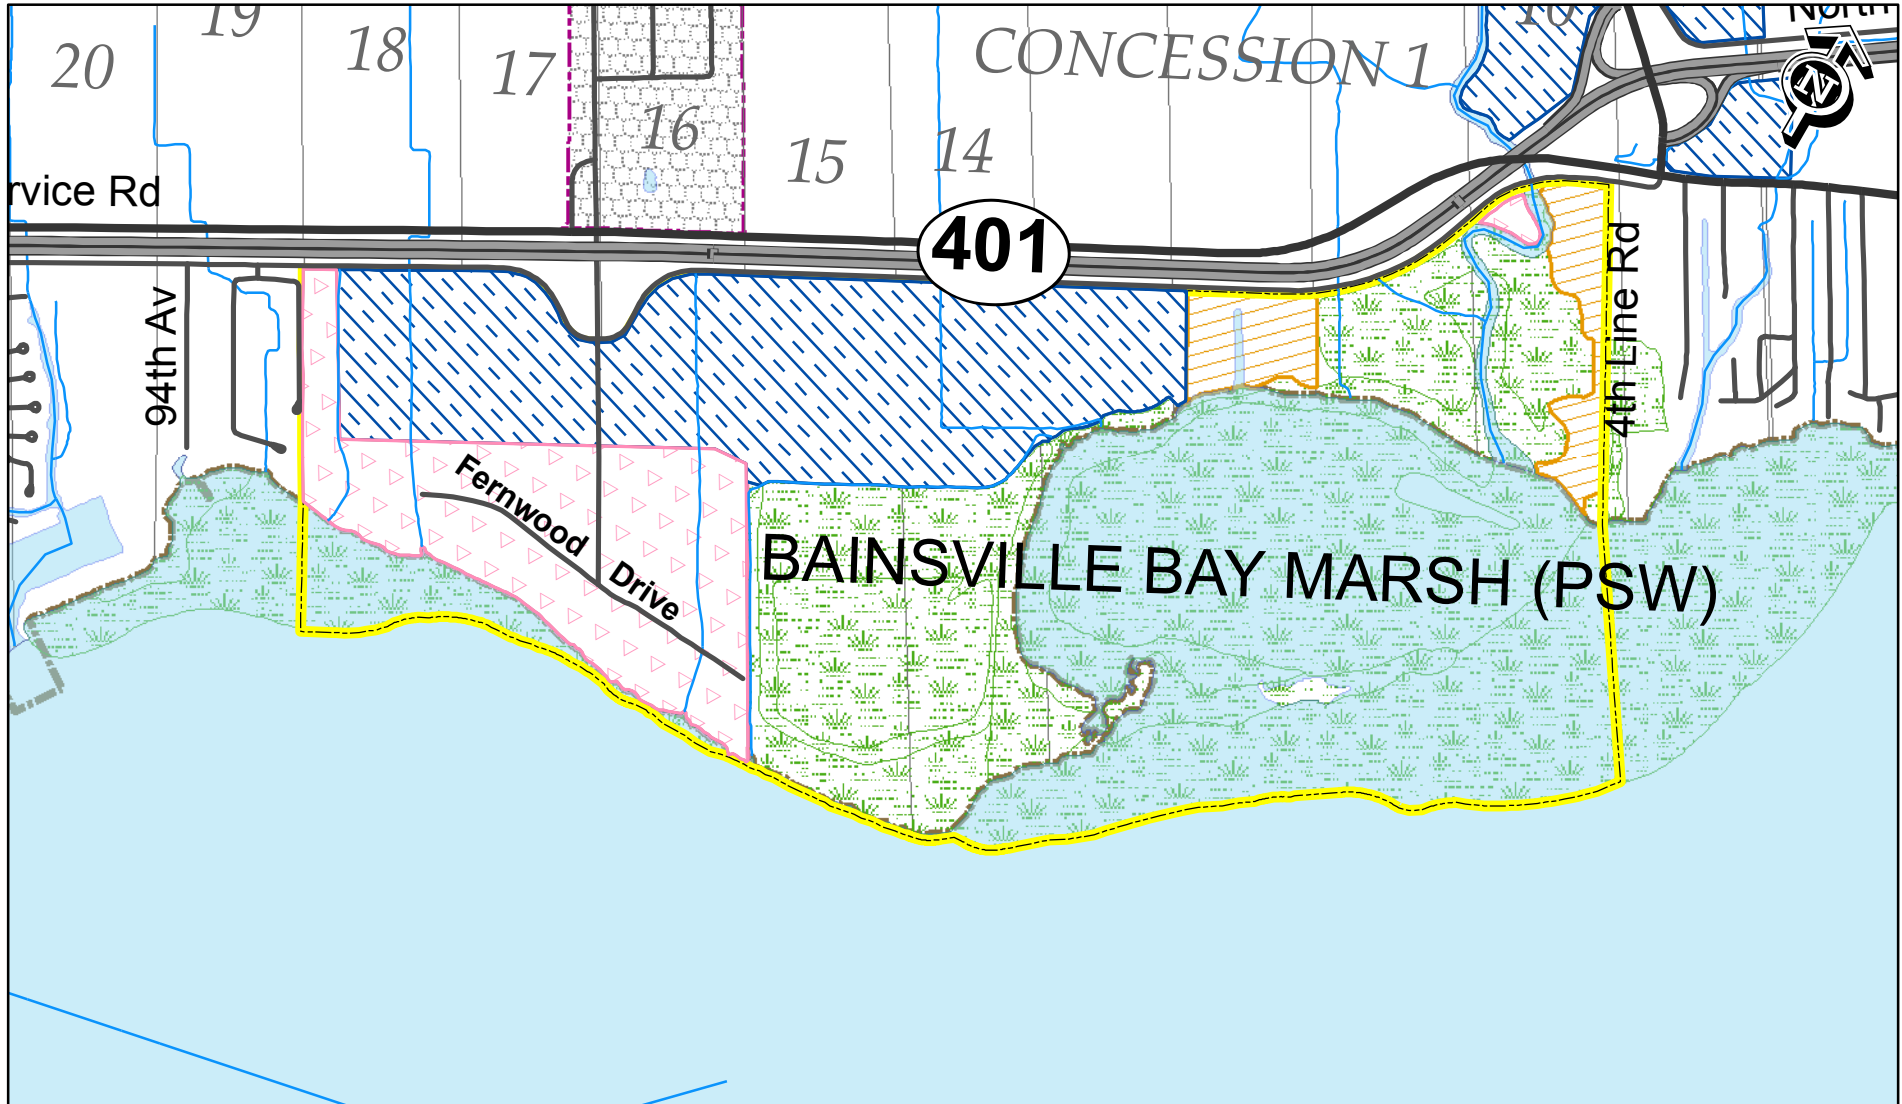

SCHEDULE SLA6a

South Glengarry

LEGEND

-  Residential District
-  Employment District
-  Commercial District
-  Provincially Significant Wetland
-  Bainsville Bay Special Land Use Area

1:20,000