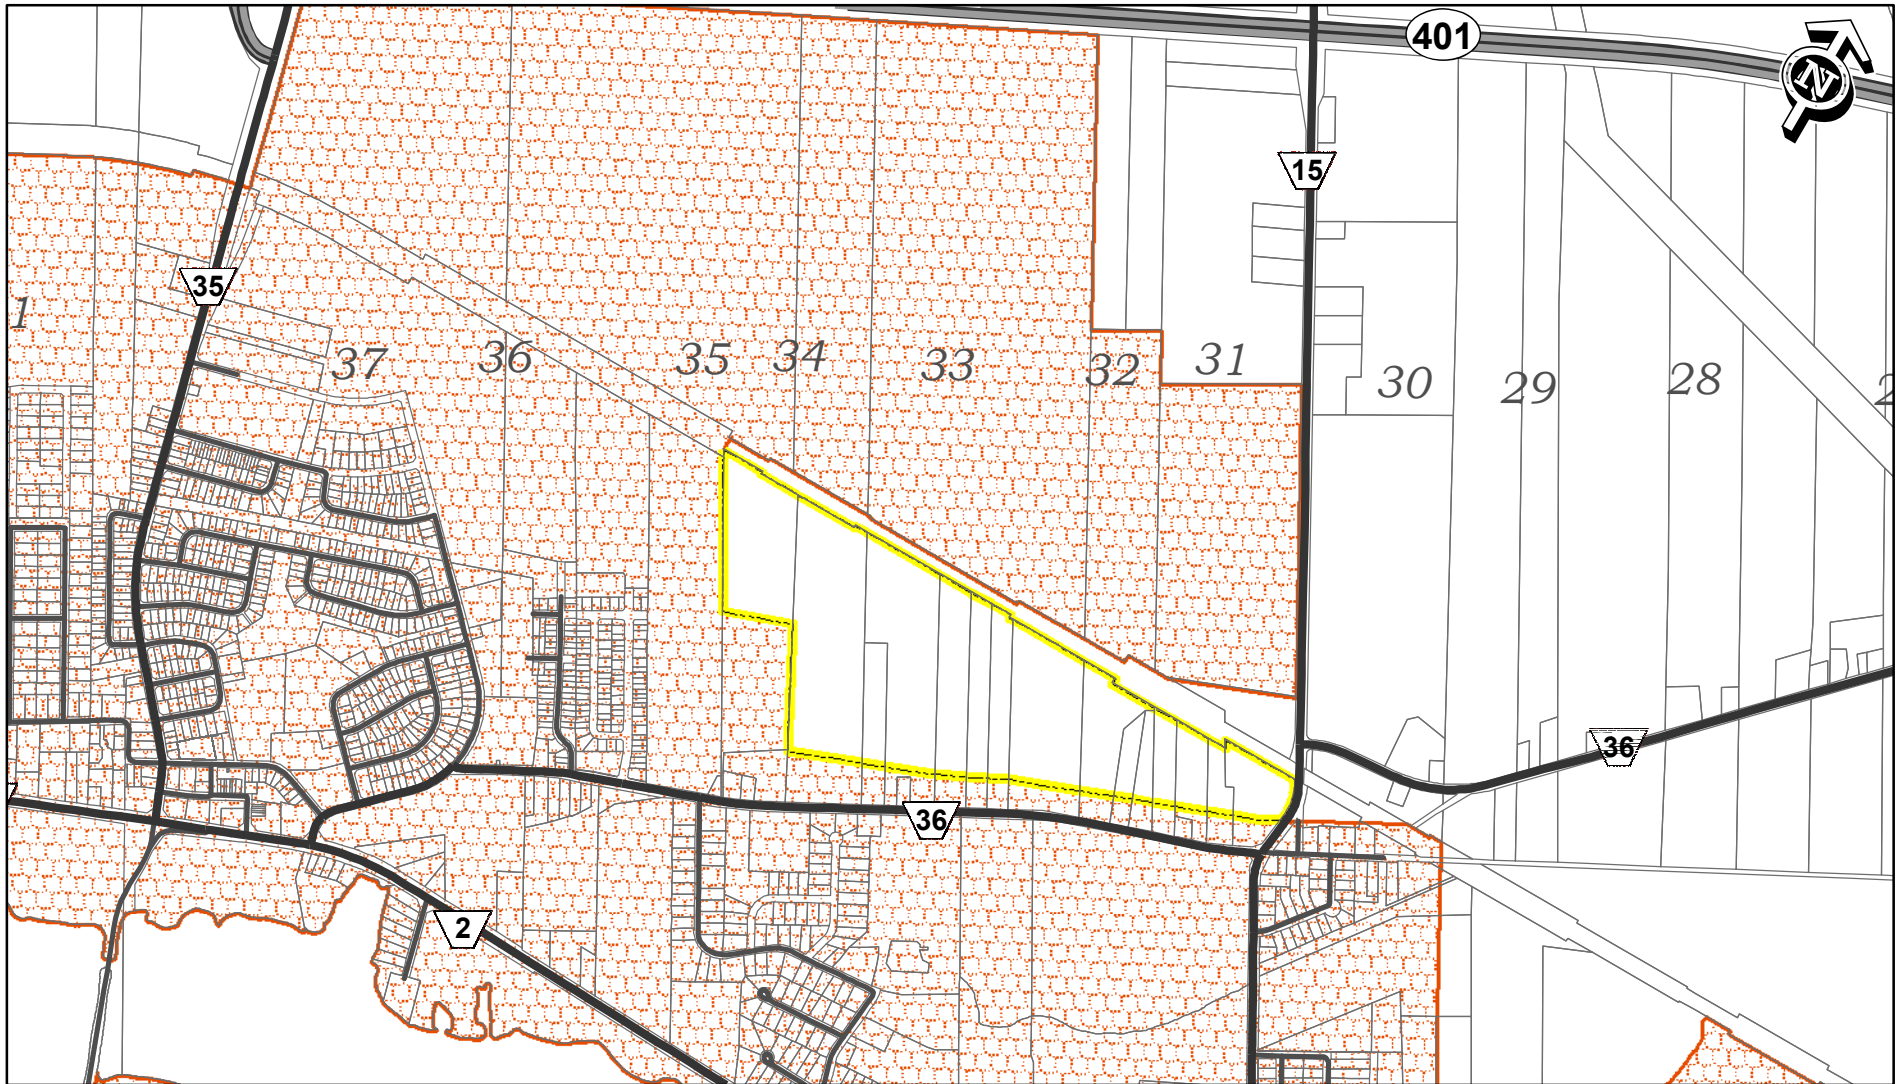

SCHEDULE SLA4c

South Stormont

LEGEND

-  Special Land Use Area
-  UrbanSettlementArea

1:20,000