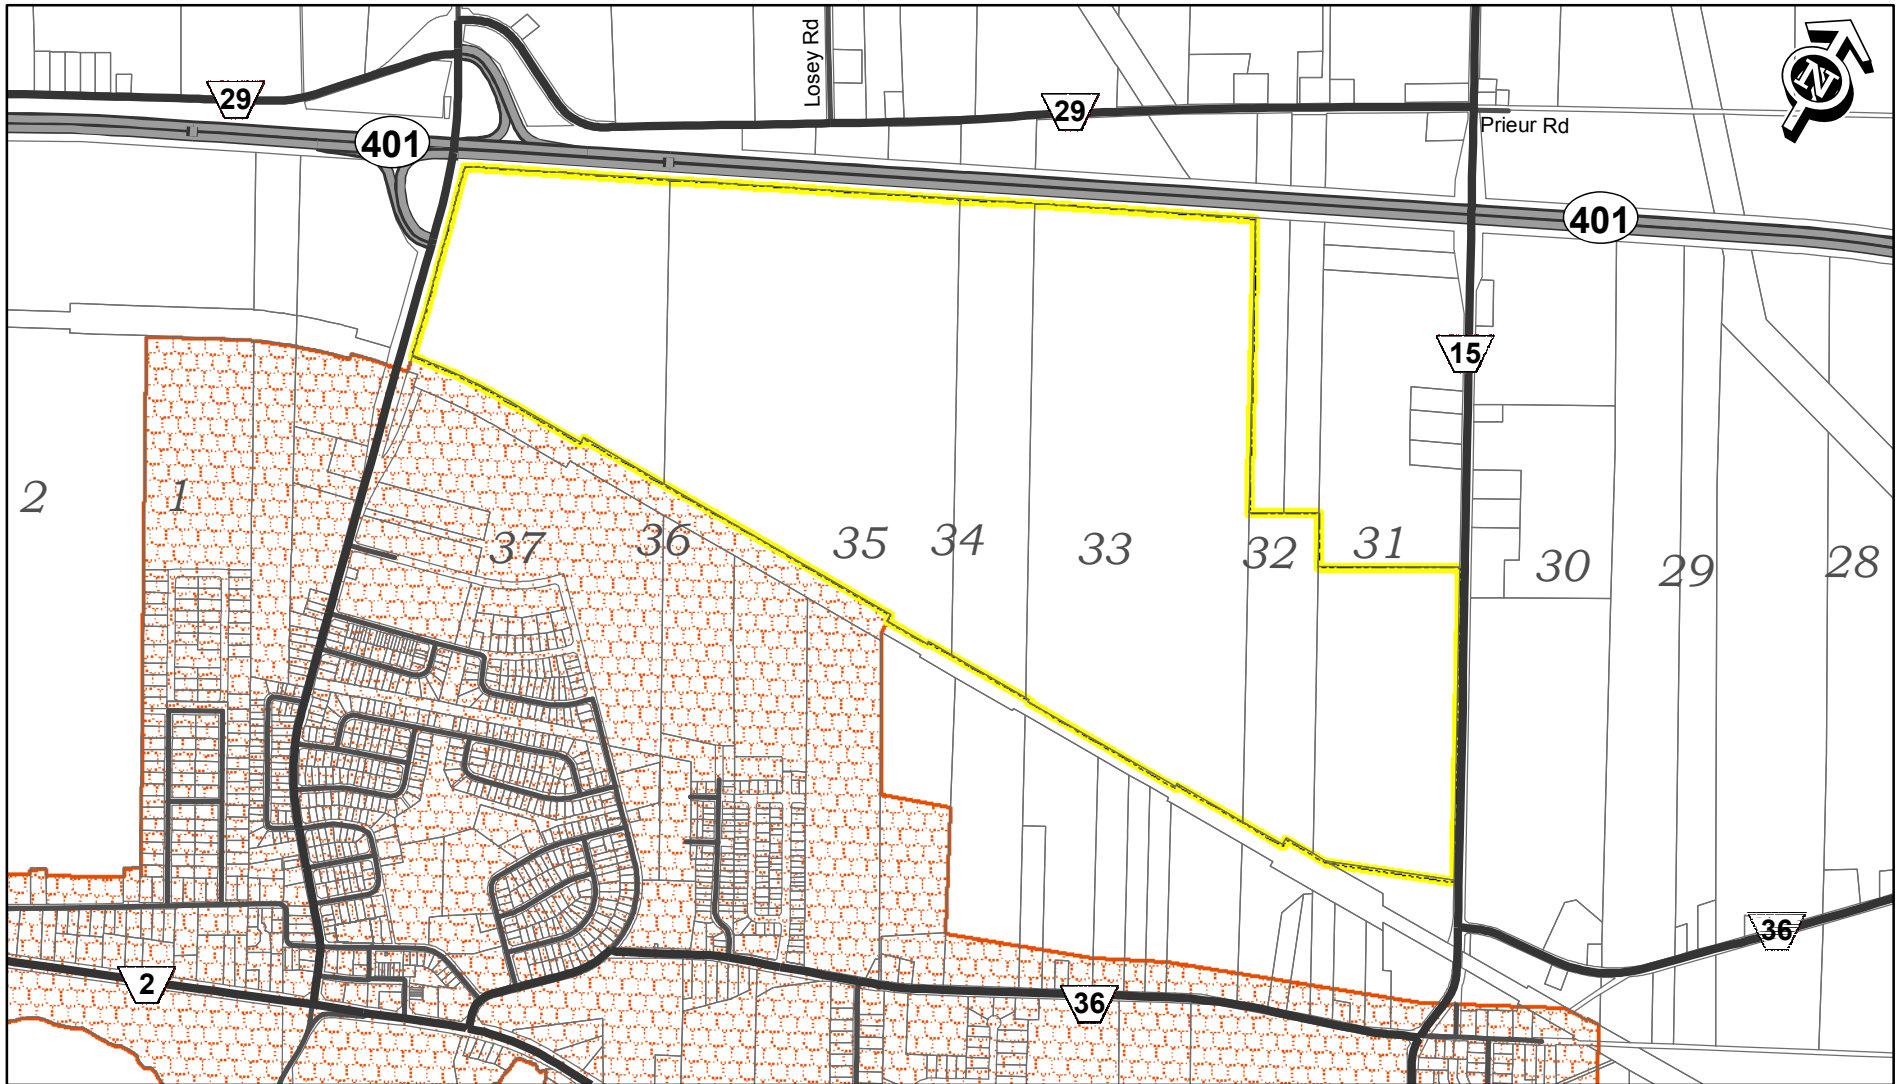

SCHEDULE SLA4b

South Stormont

LEGEND

-  Special Land Use Area
-  UrbanSettlementArea

1:20,000